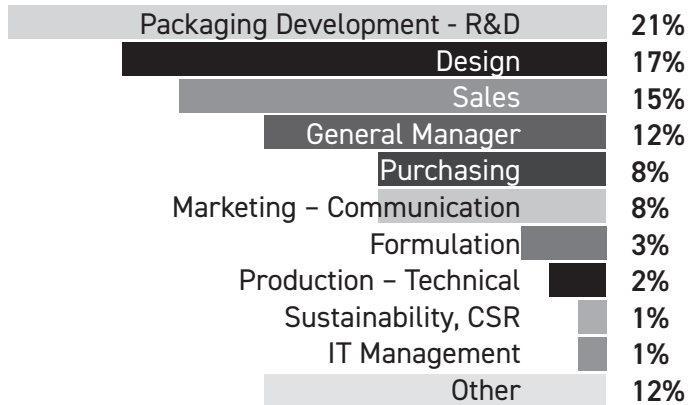

JOB DEPARTMENT