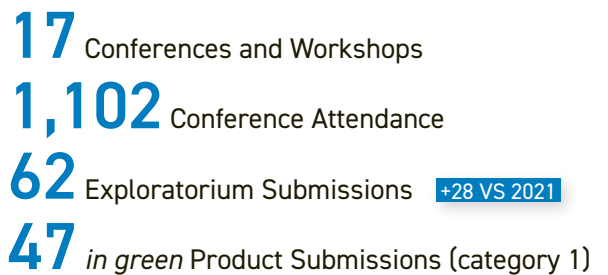

SHOW EVENTS AND INSTALLATIONS